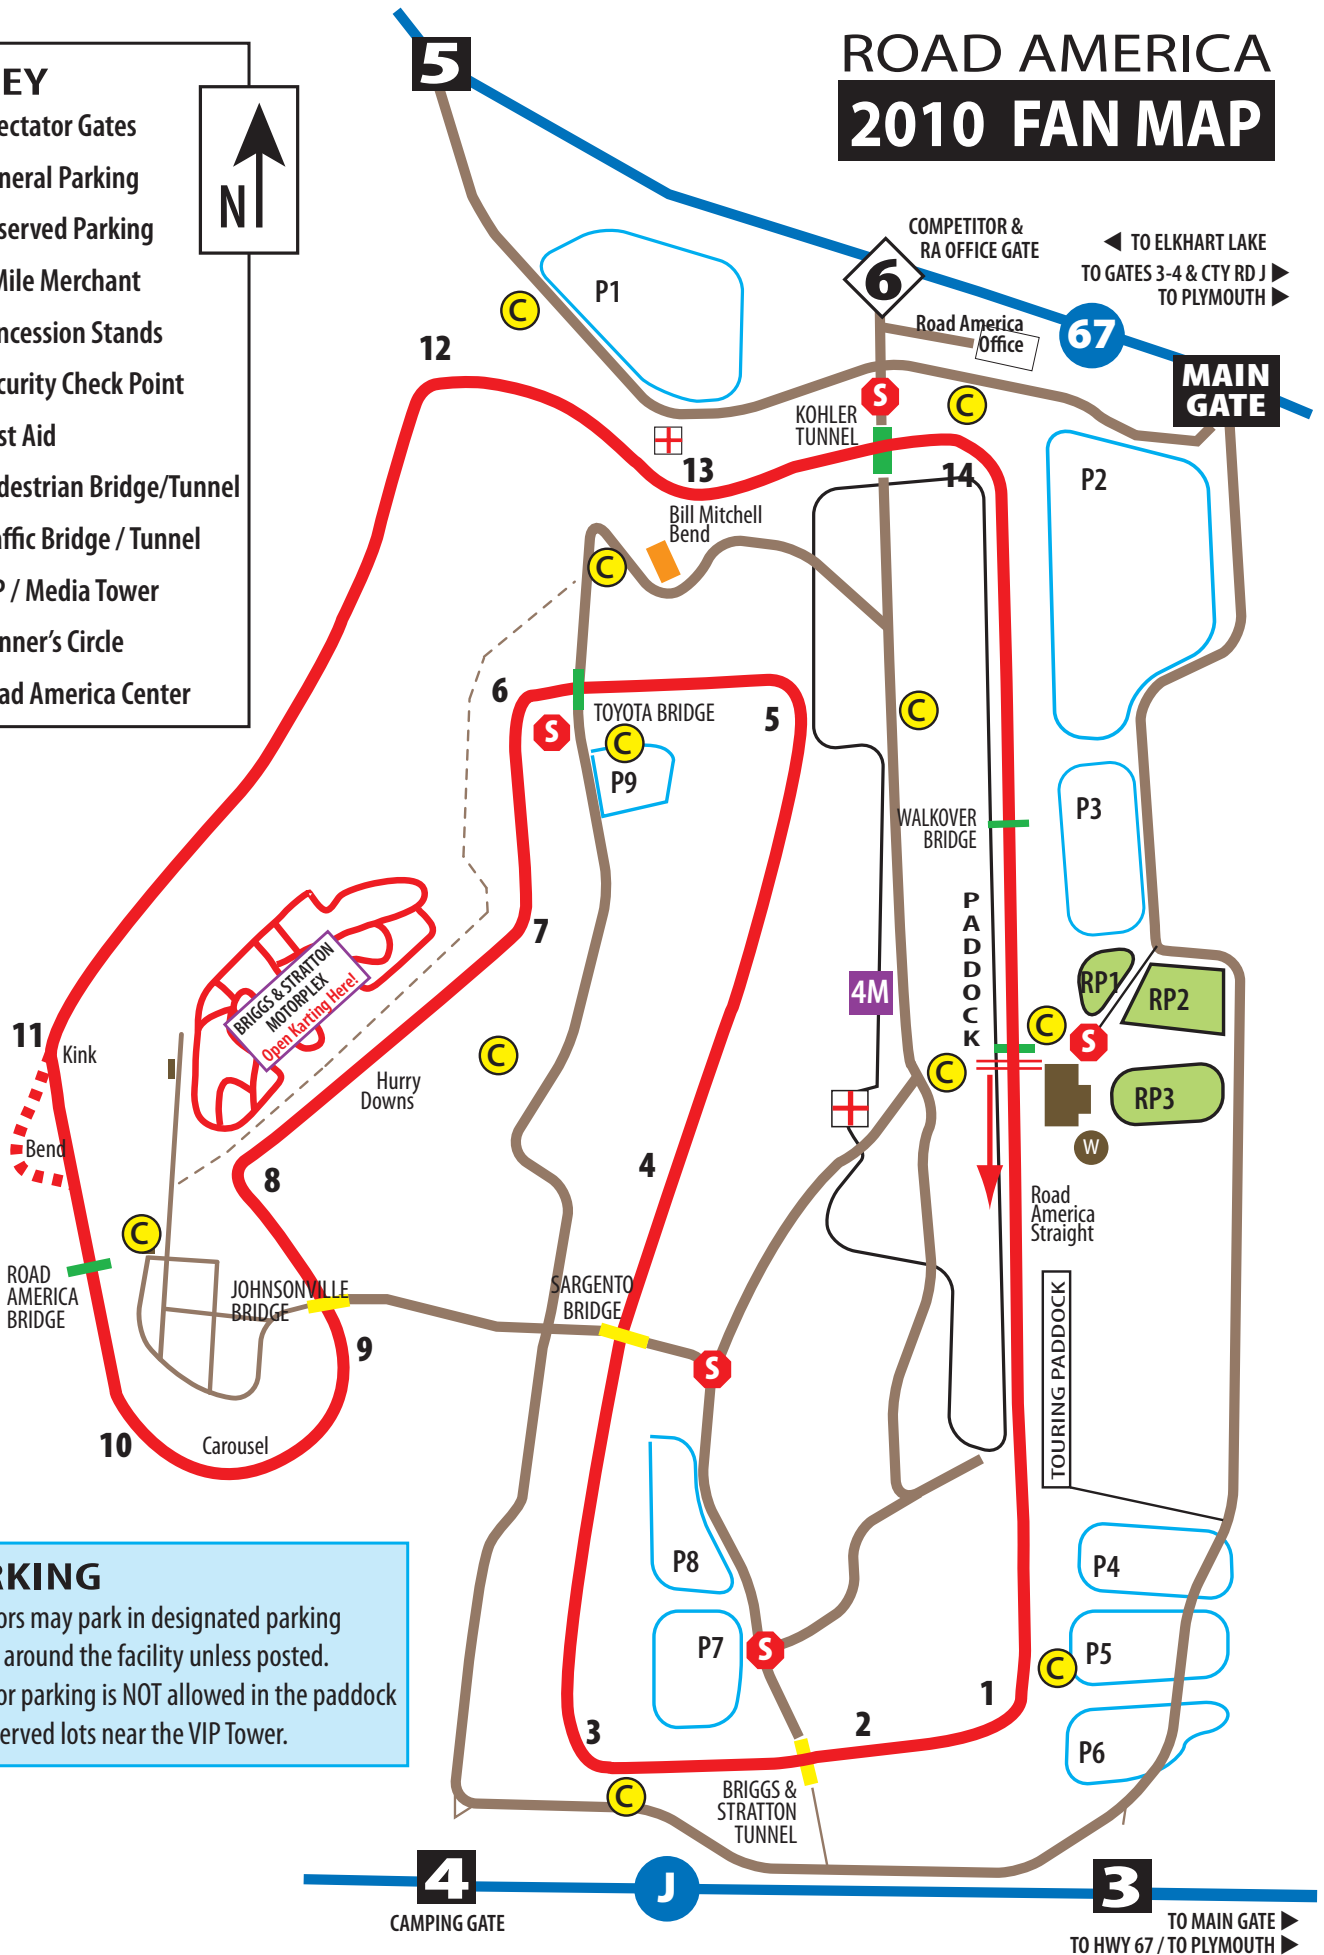

ROAD AMERICA 2010 FAN MAP

KEY

- # Spectator Gates
- P# General Parking
- RP# Reserved Parking
- 4M 4 Mile Merchant
- C Concession Stands
- S Security Check Point
- First Aid
- Pedestrian Bridge/Tunnel
- Traffic Bridge / Tunnel
- VIP / Media Tower
- W Winner's Circle
- Road America Center

PARKING
 Spectators may park in designated parking areas or around the facility unless posted. Spectator parking is NOT allowed in the paddock or in reserved lots near the VIP Tower.

4
 CAMPING GATE

J

3
 TO MAIN GATE ►
 TO HWY 67 / TO PLYMOUTH ►